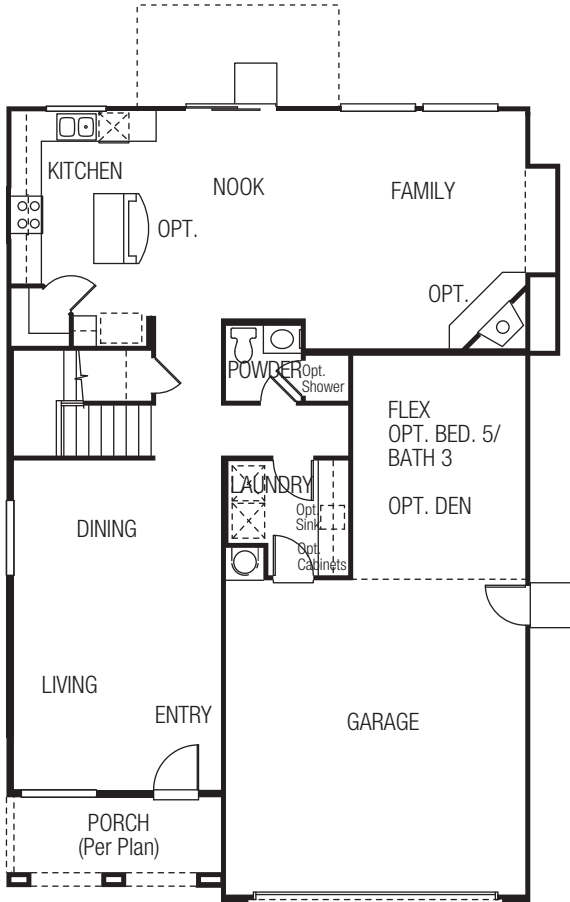

SEVILLE

1,668 - 1,779 square feet

Opt. Bedroom 4

Opt. Den

VALENCIA

2,252 - 2,396 square feet

Opt. Gas Fireplace at Master

Opt. Bedroom 5 & Bath 3 at Flex Space

Opt. Den at Flex Space

BARCELONA

2,584 - 2,762 square feet

First Floor

Second Floor

Opt. Bedroom 5
& Bath 3

Opt. Den