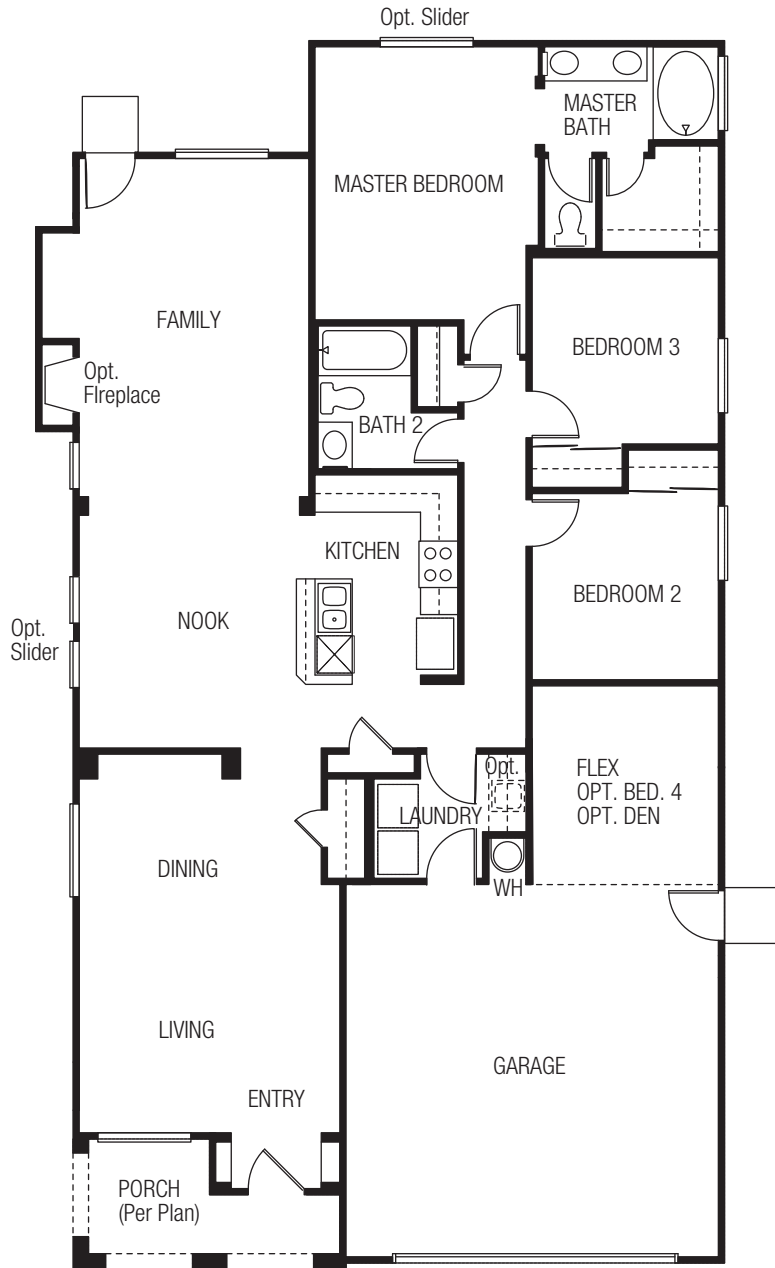

SEVILLE

1,668 - 1,779 square feet

Opt. Bedroom 4

Opt. Den

VALENCIA

2,252 - 2,396 square feet

Opt. Gas Fireplace at Master

Opt. Bedroom 5 & Bath 3 at Flex Space

Opt. Den at Flex Space

BARCELONA

2,584 - 2,762 square feet

First Floor

Second Floor

Opt. Bedroom 5
& Bath 3

Opt. Den