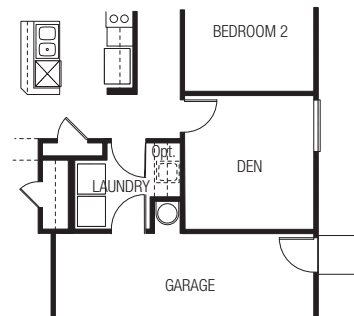

SEVILLE

1,668 - 1,779 square feet

Opt. Bedroom 4

Opt. Den

VALENCIA

2,252 - 2,396 square feet

Opt. Gas Fireplace at Master

Opt. Bedroom 5 & Bath 3 at Flex Space

Opt. Den at Flex Space

BARCELONA

2,584 - 2,762 square feet

First Floor

Second Floor

Opt. Bedroom 5
& Bath 3

Opt. Den