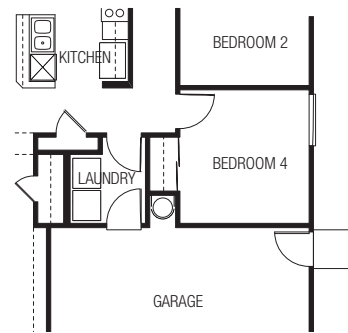

SEVILLE

1,668 - 1,779 square feet

Opt. Bedroom 4

Opt. Den

VALENCIA

2,252 - 2,396 square feet

Opt. Gas Fireplace at Master

Opt. Bedroom 5 & Bath 3 at Flex Space

Opt. Den at Flex Space

BARCELONA

2,584 - 2,762 square feet

First Floor

Second Floor

Opt. Bedroom 5
& Bath 3

Opt. Den