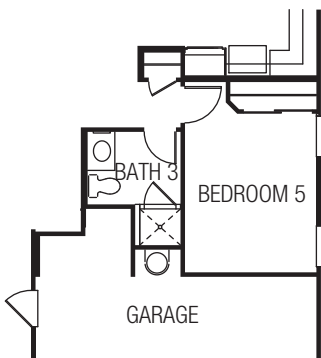

SEVILLE

1,668 - 1,779 square feet

Opt. Bedroom 4

Opt. Den

VALENCIA

2,252 - 2,396 square feet

Opt. Gas Fireplace at Master

Opt. Bedroom 5 & Bath 3 at Flex Space

Opt. Den at Flex Space

BARCELONA

2,584 - 2,762 square feet

First Floor

Second Floor

Opt. Bedroom 5
& Bath 3

Opt. Den