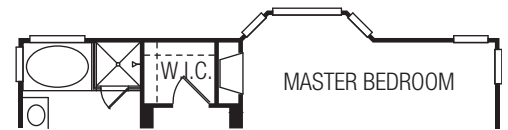

SEVILLE

1,668 - 1,779 square feet

Opt. Bedroom 4

Opt. Den

VALENCIA

2,252 - 2,396 square feet

Opt. Gas Fireplace at Master

Opt. Bedroom 5 & Bath 3 at Flex Space

Opt. Den at Flex Space

BARCELONA

2,584 - 2,762 square feet

First Floor

Second Floor

Opt. Bedroom 5
& Bath 3

Opt. Den