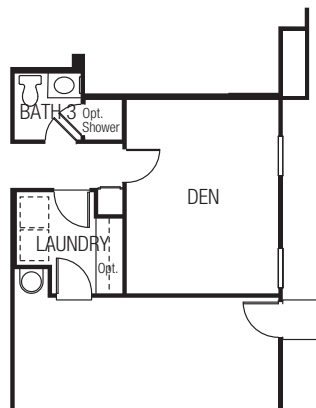

SEVILLE

1,668 - 1,779 square feet

Opt. Bedroom 4

Opt. Den

VALENCIA

2,252 - 2,396 square feet

Opt. Gas Fireplace at Master

Opt. Bedroom 5 & Bath 3 at Flex Space

Opt. Den at Flex Space

BARCELONA

2,584 - 2,762 square feet

First Floor

Second Floor

Opt. Bedroom 5
& Bath 3

Opt. Den