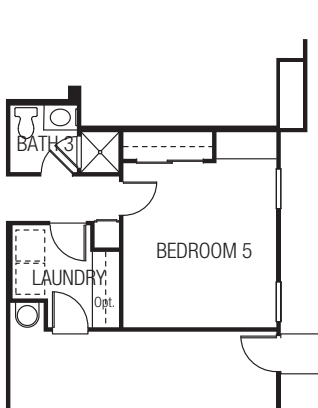

SEVILLE

1,668 - 1,779 square feet

Opt. Bedroom 4

Opt. Den

VALENCIA

2,252 - 2,396 square feet

Opt. Gas Fireplace at Master

Opt. Bedroom 5 & Bath 3 at Flex Space

Opt. Den at Flex Space

BARCELONA

2,584 - 2,762 square feet

First Floor

Second Floor

Opt. Bedroom 5
& Bath 3

Opt. Den