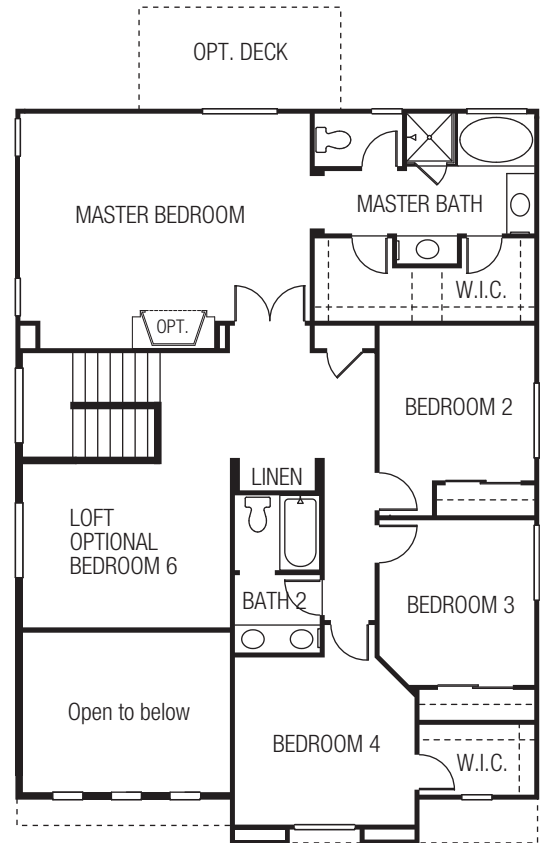

SEVILLE

1,668 - 1,779 square feet

Opt. Bedroom 4

Opt. Den

VALENCIA

2,252 - 2,396 square feet

Opt. Gas Fireplace at Master

Opt. Bedroom 5 & Bath 3 at Flex Space

Opt. Den at Flex Space

BARCELONA

2,584 - 2,762 square feet

First Floor

Second Floor

Opt. Bedroom 5
& Bath 3

Opt. Den