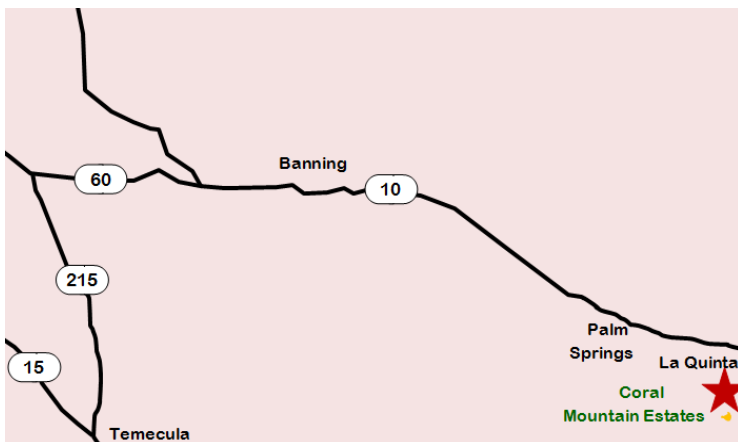

Coral Mountain Estates

LA QUINTA, CA

Coral Mountain Estates features 78 single family estate lots and three luxury model homes nestled against the Coral Mountains at the end of Madison Street in the City of La Quinta. The home sites are in two tracts on the northwest and southwest corners of Avenue 60 and Madison Street. Both sites are currently rough graded with utility improvements substantially completed. The community will feature estate quality homes within a gate guarded neighborhood.

diversifiedpacific.com